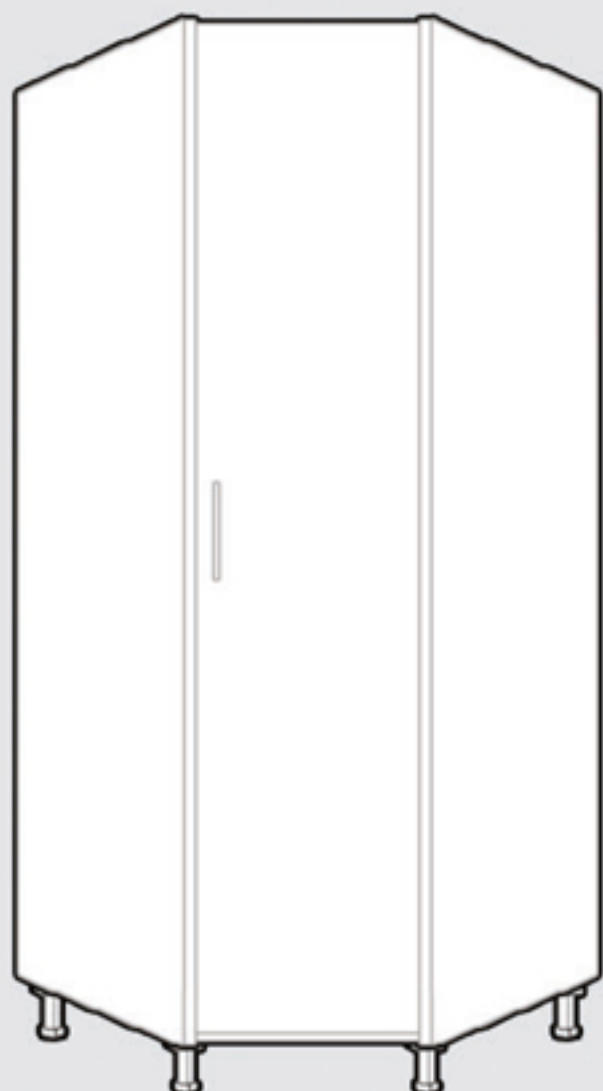

TALL CABINETS

Height: 80" | 2 Widths: 32" or 16" | 3 Depths: 24", 16" or 12"

CORNER CABINETS

Height: 80"

Depth: 24"