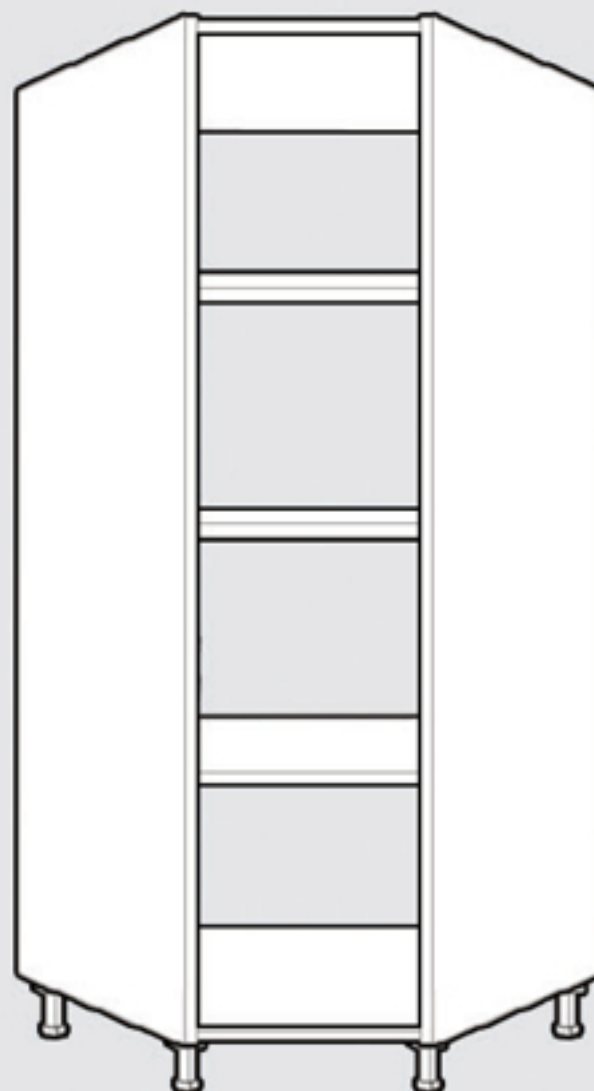

TALL CABINETS

Height: 80" | 2 Widths: 32" or 16" | 3 Depths: 24", 16" or 12"

CORNER CABINETS

Height: 80"

Depth: 24"