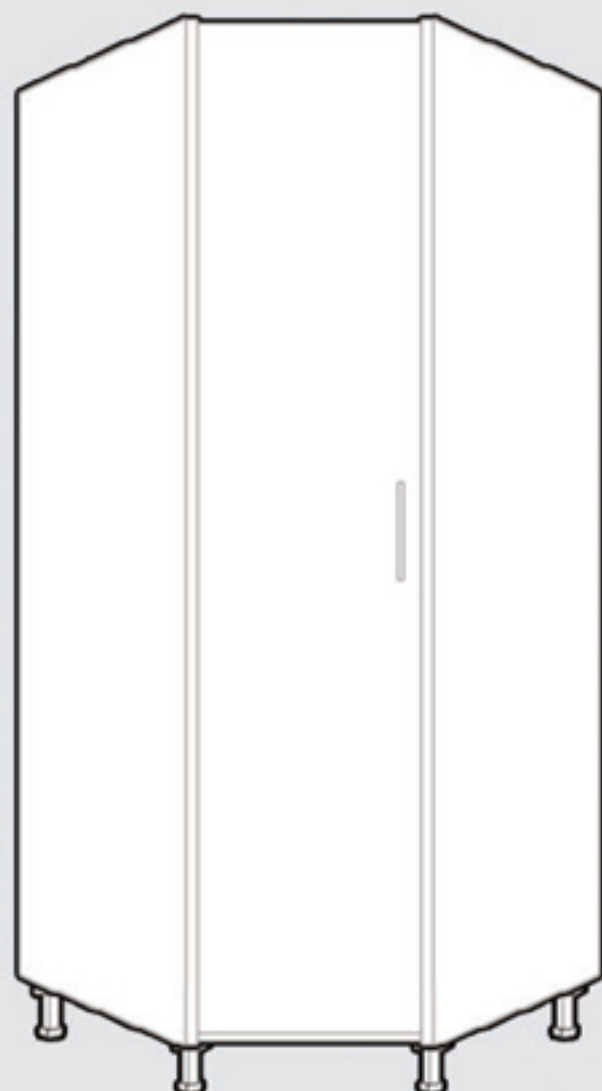

TALL CABINETS

Height: 80" | 2 Widths: 32" or 16" | 3 Depths: 24", 16" or 12"

CORNER CABINETS

Height: 80"

Depth: 24"