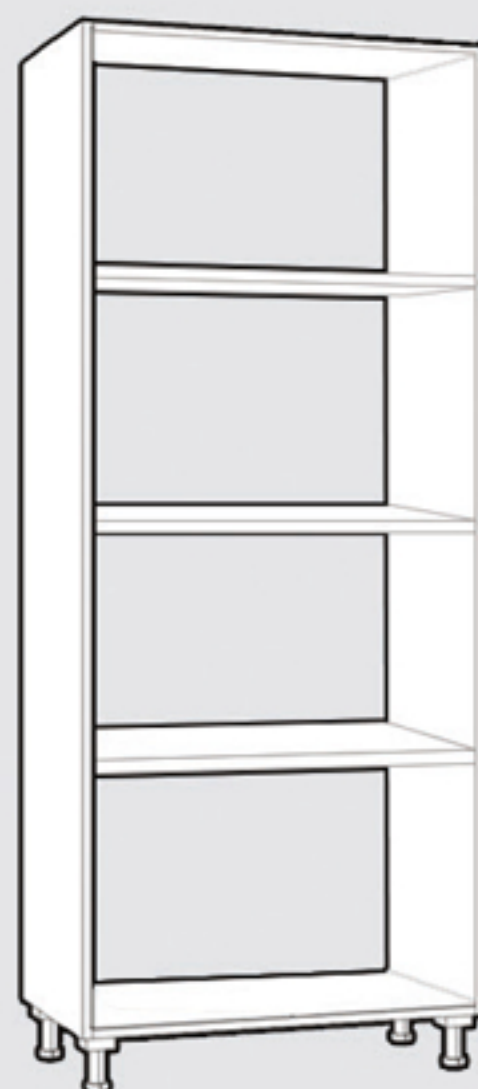

TALL CABINETS

Height: 80" | 2 Widths: 32" or 16" | 3 Depths: 24", 16" or 12"

CORNER CABINETS

Height: 80"

Depth: 24"