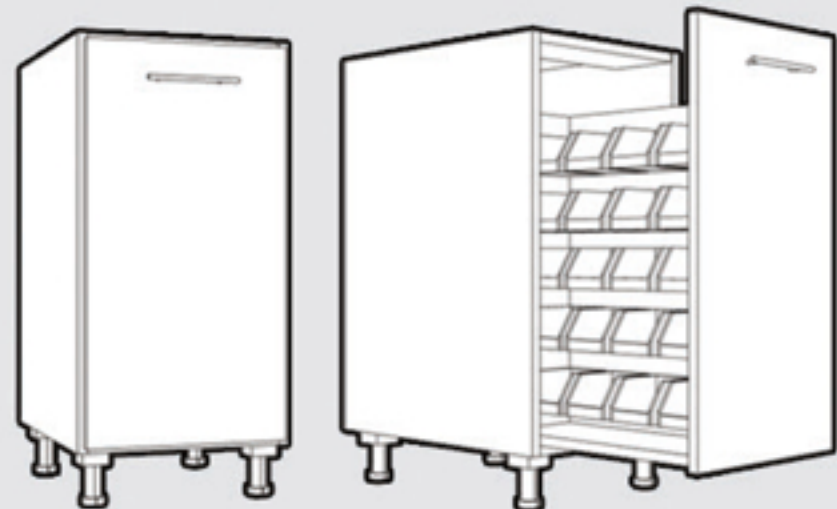

## SPECIALTY CABINETS

2 Heights: 37" | Width: 16" | Depth: 24"

Parts Bin

Trash Bin