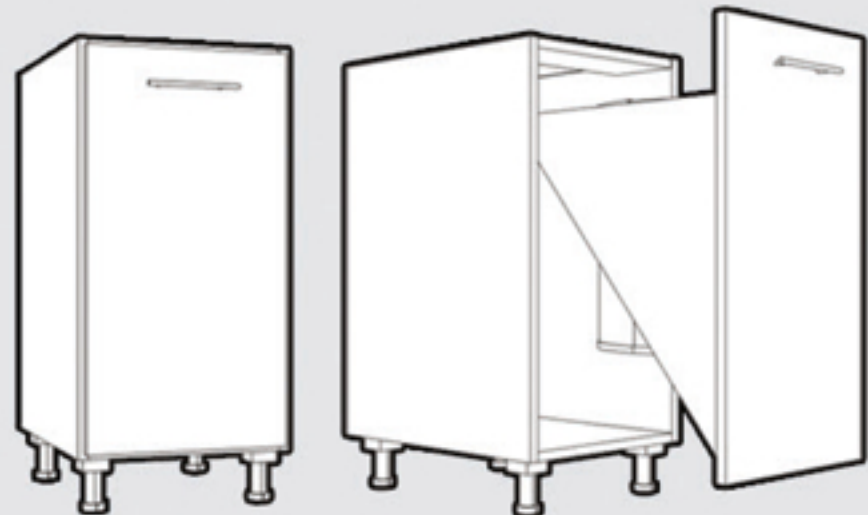

## SPECIALTY CABINETS

2 Heights: 37" | Width: 16" | Depth: 24"

Parts Bin

Trash Bin