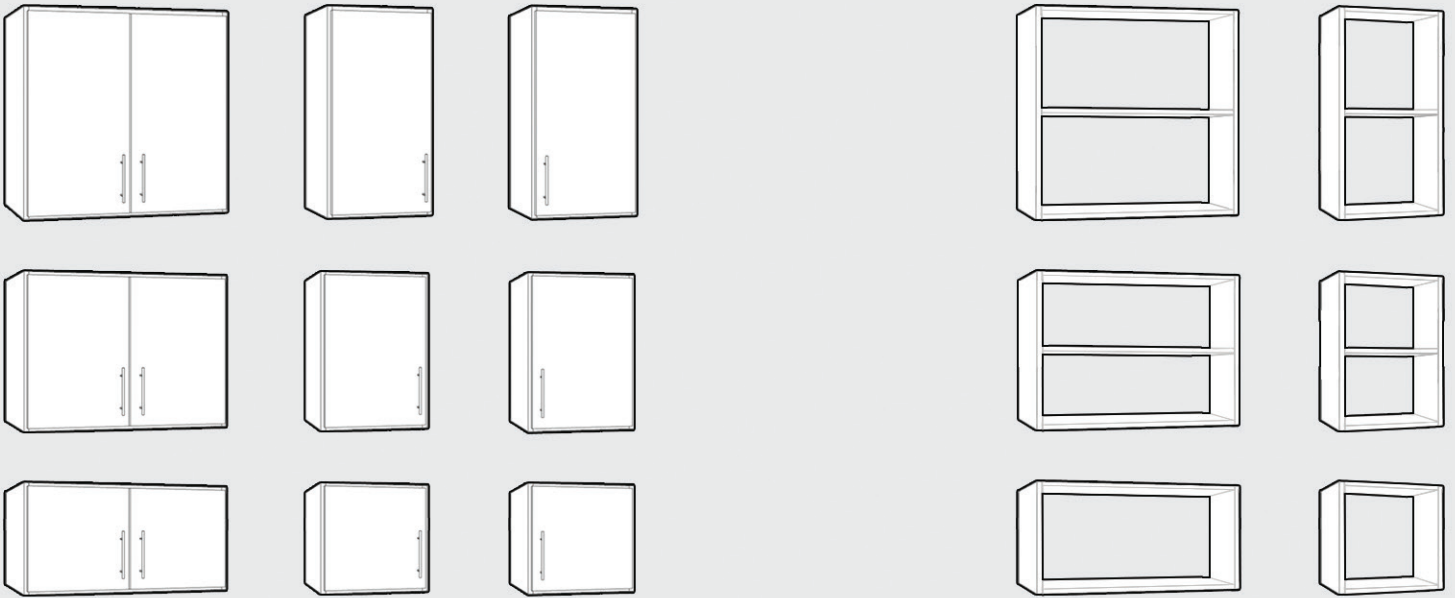

UPPER CABINETS

3 Heights: 30", 24" or 16" | 2 Widths: 32" or 16" | 3 Depths: 24", 16" or 12"

BASE / LOWER CABINETS

2 Heights: 24" or 37" | 2 Widths: 32" or 16" | Depth: 23"

Tall Cabinets and Specialty Cabinets on following page.