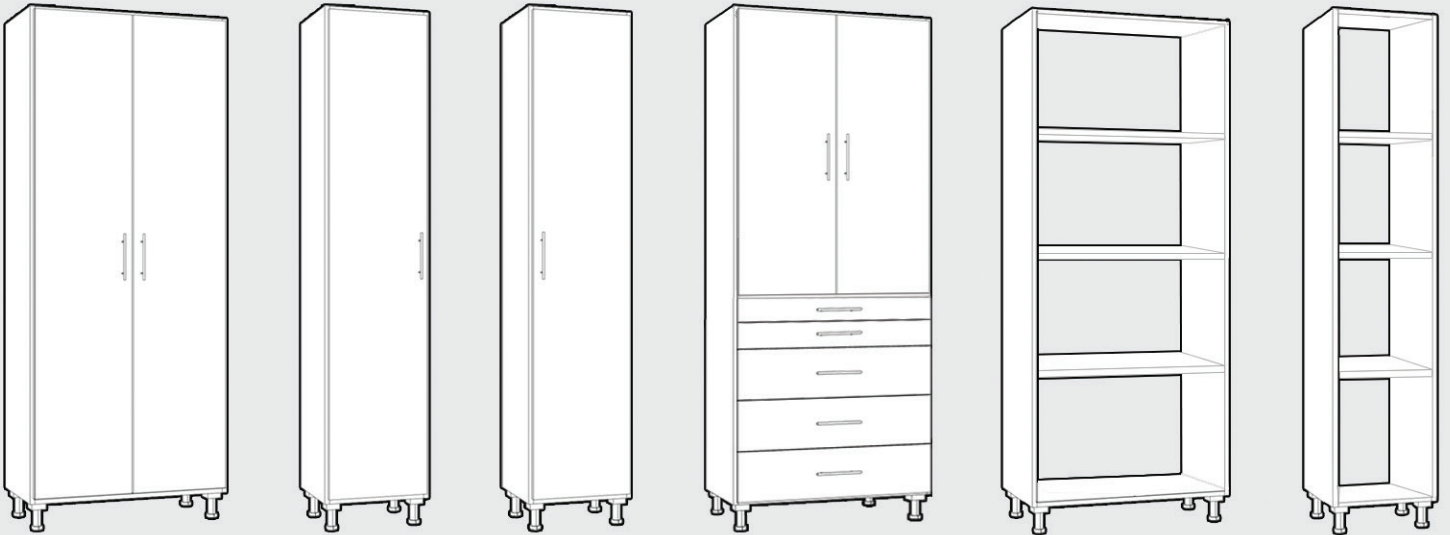

UPPER CABINETS

3 Heights: 30", 24" or 16" | 2 Widths: 32" or 16" | 3 Depths: 24", 16" or 12"

BASE / LOWER CABINETS

2 Heights: 24" or 37" | 2 Widths: 32" or 16" | Depth: 23"

Tall Cabinets and Specialty Cabinets on following page.

WorkSpace Individual Cabinets

TALL CABINETS

Height: 80" | 2 Widths: 32" or 16" | 3 Depths: 24", 16" or 12"

CORNER CABINETS

Height: 80"
Depth: 24"

SPECIALTY CABINETS

2 Heights: 37" | Width: 16" | Depth: 24"

Parts Bin