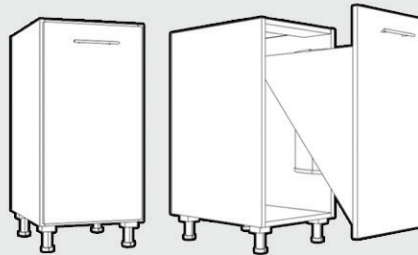

UPPER CABINETS

3 Heights: 30", 24" or 16" | 2 Widths: 32" or 16" | 3 Depths: 24", 16" or 12"

BASE / LOWER CABINETS

2 Heights: 24" or 37" | 2 Widths: 32" or 16" | Depth: 23"

Tall Cabinets and Specialty Cabinets on following page.

WorkSpace Individual Cabinets

TALL CABINETS

Height: 80" | 2 Widths: 32" or 16" | 3 Depths: 24", 16" or 12"

CORNER CABINETS

Height: 80"
Depth: 24"

SPECIALTY CABINETS

2 Heights: 37" | Width: 16" | Depth: 24"

Parts Bin

Trash Bin

Upper Cabinets and Base / Lower Cabinets on previous page.