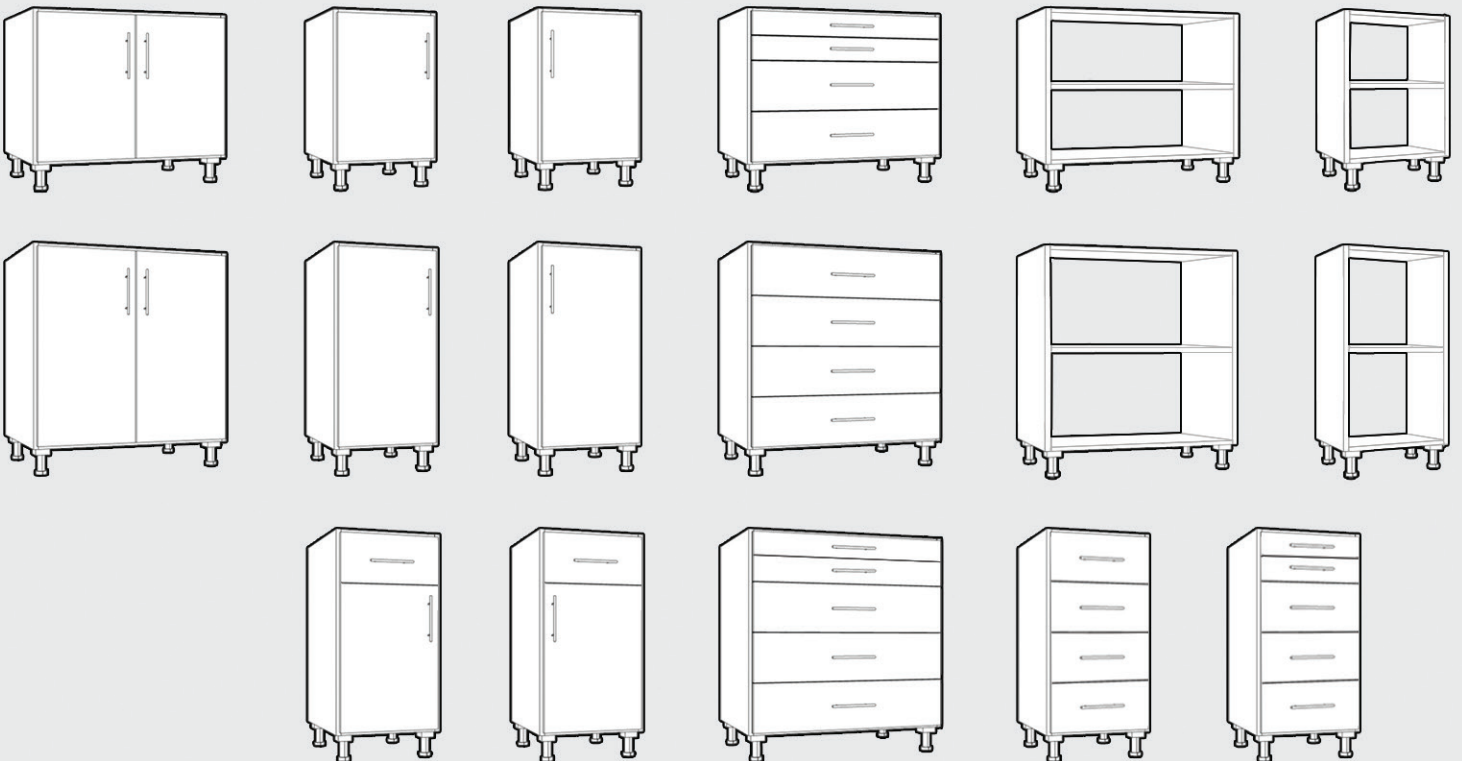

UPPER CABINETS

3 Heights: 30", 24" or 16" | 2 Widths: 32" or 16" | 3 Depths: 24", 16" or 12"

BASE / LOWER CABINETS

2 Heights: 24" or 37" | 2 Widths: 32" or 16" | Depth: 23"

Tall Cabinets and Specialty Cabinets on following page.