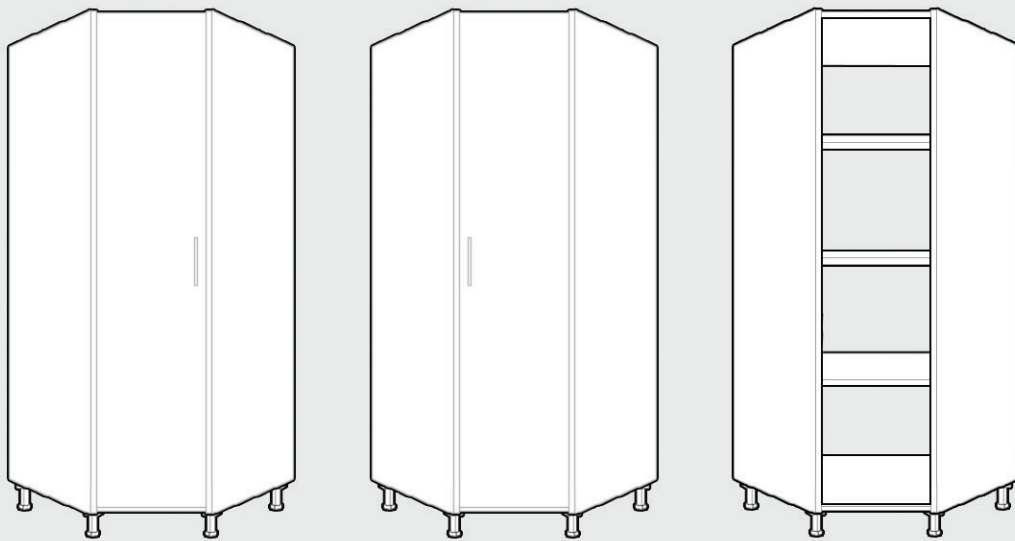

UPPER CABINETS

3 Heights: 30", 24" or 16" | 2 Widths: 32" or 16" | 3 Depths: 24", 16" or 12"

BASE / LOWER CABINETS

2 Heights: 24" or 37" | 2 Widths: 32" or 16" | Depth: 23"

Tall Cabinets and Specialty Cabinets on following page.

WorkSpace Individual Cabinets

TALL CABINETS

Height: 80" | 2 Widths: 32" or 16" | 3 Depths: 24", 16" or 12"

CORNER CABINETS

Height: 80"
Depth: 24"

SPECIALTY CABINETS

2 Heights: 37" | Width: 16" | Depth: 24"

Parts Bin