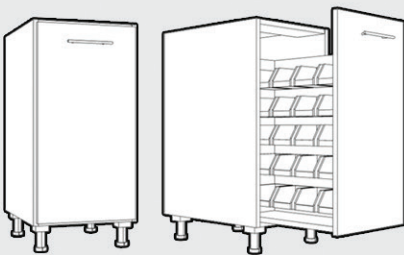

UPPER CABINETS

3 Heights: 30", 24" or 16" | 2 Widths: 32" or 16" | 3 Depths: 24", 16" or 12"

BASE / LOWER CABINETS

2 Heights: 24" or 37" | 2 Widths: 32" or 16" | Depth: 23"

Tall Cabinets and Specialty Cabinets on following page.

WorkSpace Individual Cabinets

TALL CABINETS

Height: 80" | 2 Widths: 32" or 16" | 3 Depths: 24", 16" or 12"

CORNER CABINETS

Height: 80"
Depth: 24"

SPECIALTY CABINETS

2 Heights: 37" | Width: 16" | Depth: 24"

Parts Bin

Trash Bin

Upper Cabinets and Base / Lower Cabinets on previous page.